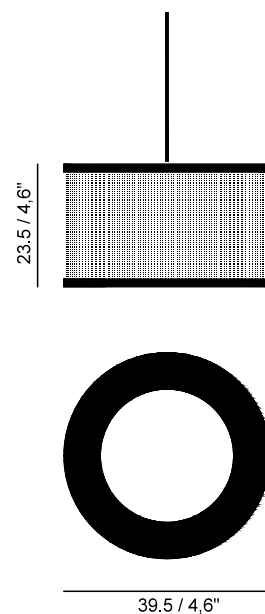

Technical Specification Sheet

Varal

The Brass tubes create a cage lighting effect. Shadows are projected onto the space depending on the bulb. Vintage taste with an extremely contemporary concept of lighting design.

Process	One line of brass tubes are encrusted onto a special bamboo base made of 4 layers in opposite directions. A protective varnish is applied to the brass, and a water system varnish to the bamboo.
Reference	VRLB0x
Dimensions	23,5cm (9,2") x 39,5cm (15,4")
Material	Polish tube of brass, bamboo.
Type	Pendant Light
Colour	Brass (gold) / Natural Bamboo
Certifications	CE Certified
Clearing instructions	Clean with a soft dry cloth only. Do not use polishing agents, water or abrasive

Bulb specifications

OOL02EU/
 EU / UK - 40W (max 60W) E27
 energy saving clear.
 US - 60W (max)
 G30 white globe

Cable length

OOL01 EU / OOL01UL 250cm / 98in
 double isolation

Cable colour Black fabric cable

Ceiling Rose

Diameter
 OOL01EU / OOL01UL 12cm (5")

Colour Black

Material Metal