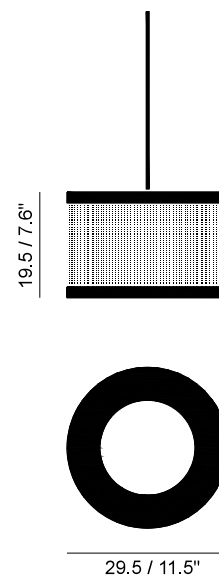

Technical Specification Sheet

Olta

Simple lines make complex lighting effects and rebounds come alive. The intercropping brass tubes create a globe of light that transform a space into a calm and charming ambience..

Process	Two intercropping lines of brass tubes encrusted onto a bamboo base made of 4 layers in opposite directions. A protective varnish is applied to the brass, and a water system varnish to the bamboo.
Reference	OLTBOx
Dimensions	19,5cm (7,6") x 29,5cm (11,5")
Material	Polish tube of brass, bamboo.
Type	Pendant Light
Colour	Brass (gold) / Natural Bamboo
Certifications	CE Certified
Clearing instructions	Clean with a soft dry cloth only. Do not use polishing agents, water or abrasive

Bulb specifications

OOL02 EU/ EU / UK - 40W (max 60W) E27 energy saving clear.
US - 60W (max) G30 white globe

Cable length

OOL01 EU / OOL01UL 250cm / 98in
double isolation

Cable colour Black fabric cable

Ceiling Rose

Diameter OOL01EU / OOL01UL 12cm (5")
Colour Black
Material Metal