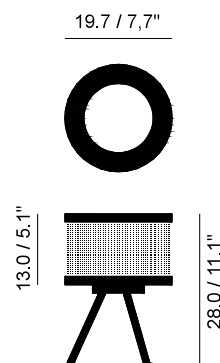

Technical Specification Sheet

Atlas

Pure elegance embeved in a reduced dimensioned table lamp. The perfect piece to embellish your bedroom, your reading corner or to have a complementary atmospheric source. It's rebounds creates a calm and charming ambience.

Process	Two intercropping lines of brass tubes encrusted onto a bamboo base made of 3 layers in opposite directions. A protective varnish is applied to the brass, and a water system varnish to the bamboo.
Reference	ATLB0x
Dimensions	28cm (11,1") x 19,7cm (7,7")
Material	Polish tube of brass, bamboo.
Type	Pendant Light
Colour	Brass (gold) / Natural Bamboo
Certifications	CE Certified
Clearing instructions	Clean with a soft dry cloth only. Do not use polishing agents, water or abrasive

Bulb specifications

OOL03EU/ EU / UK - 40W (max 60W) E14 energy saving clear.
US - 60W (max) G30 white globe

Cable length

OOL01 EU / OOL01UL 200cm / 78,74"
double isolation

Cable colour Black fabric cable

Switch

OOL05EU / OOL05UL 220V (5A)

Dimensions 5,5cm (1,9") x 2cm (0,7")

Colour Black

Material Plastic